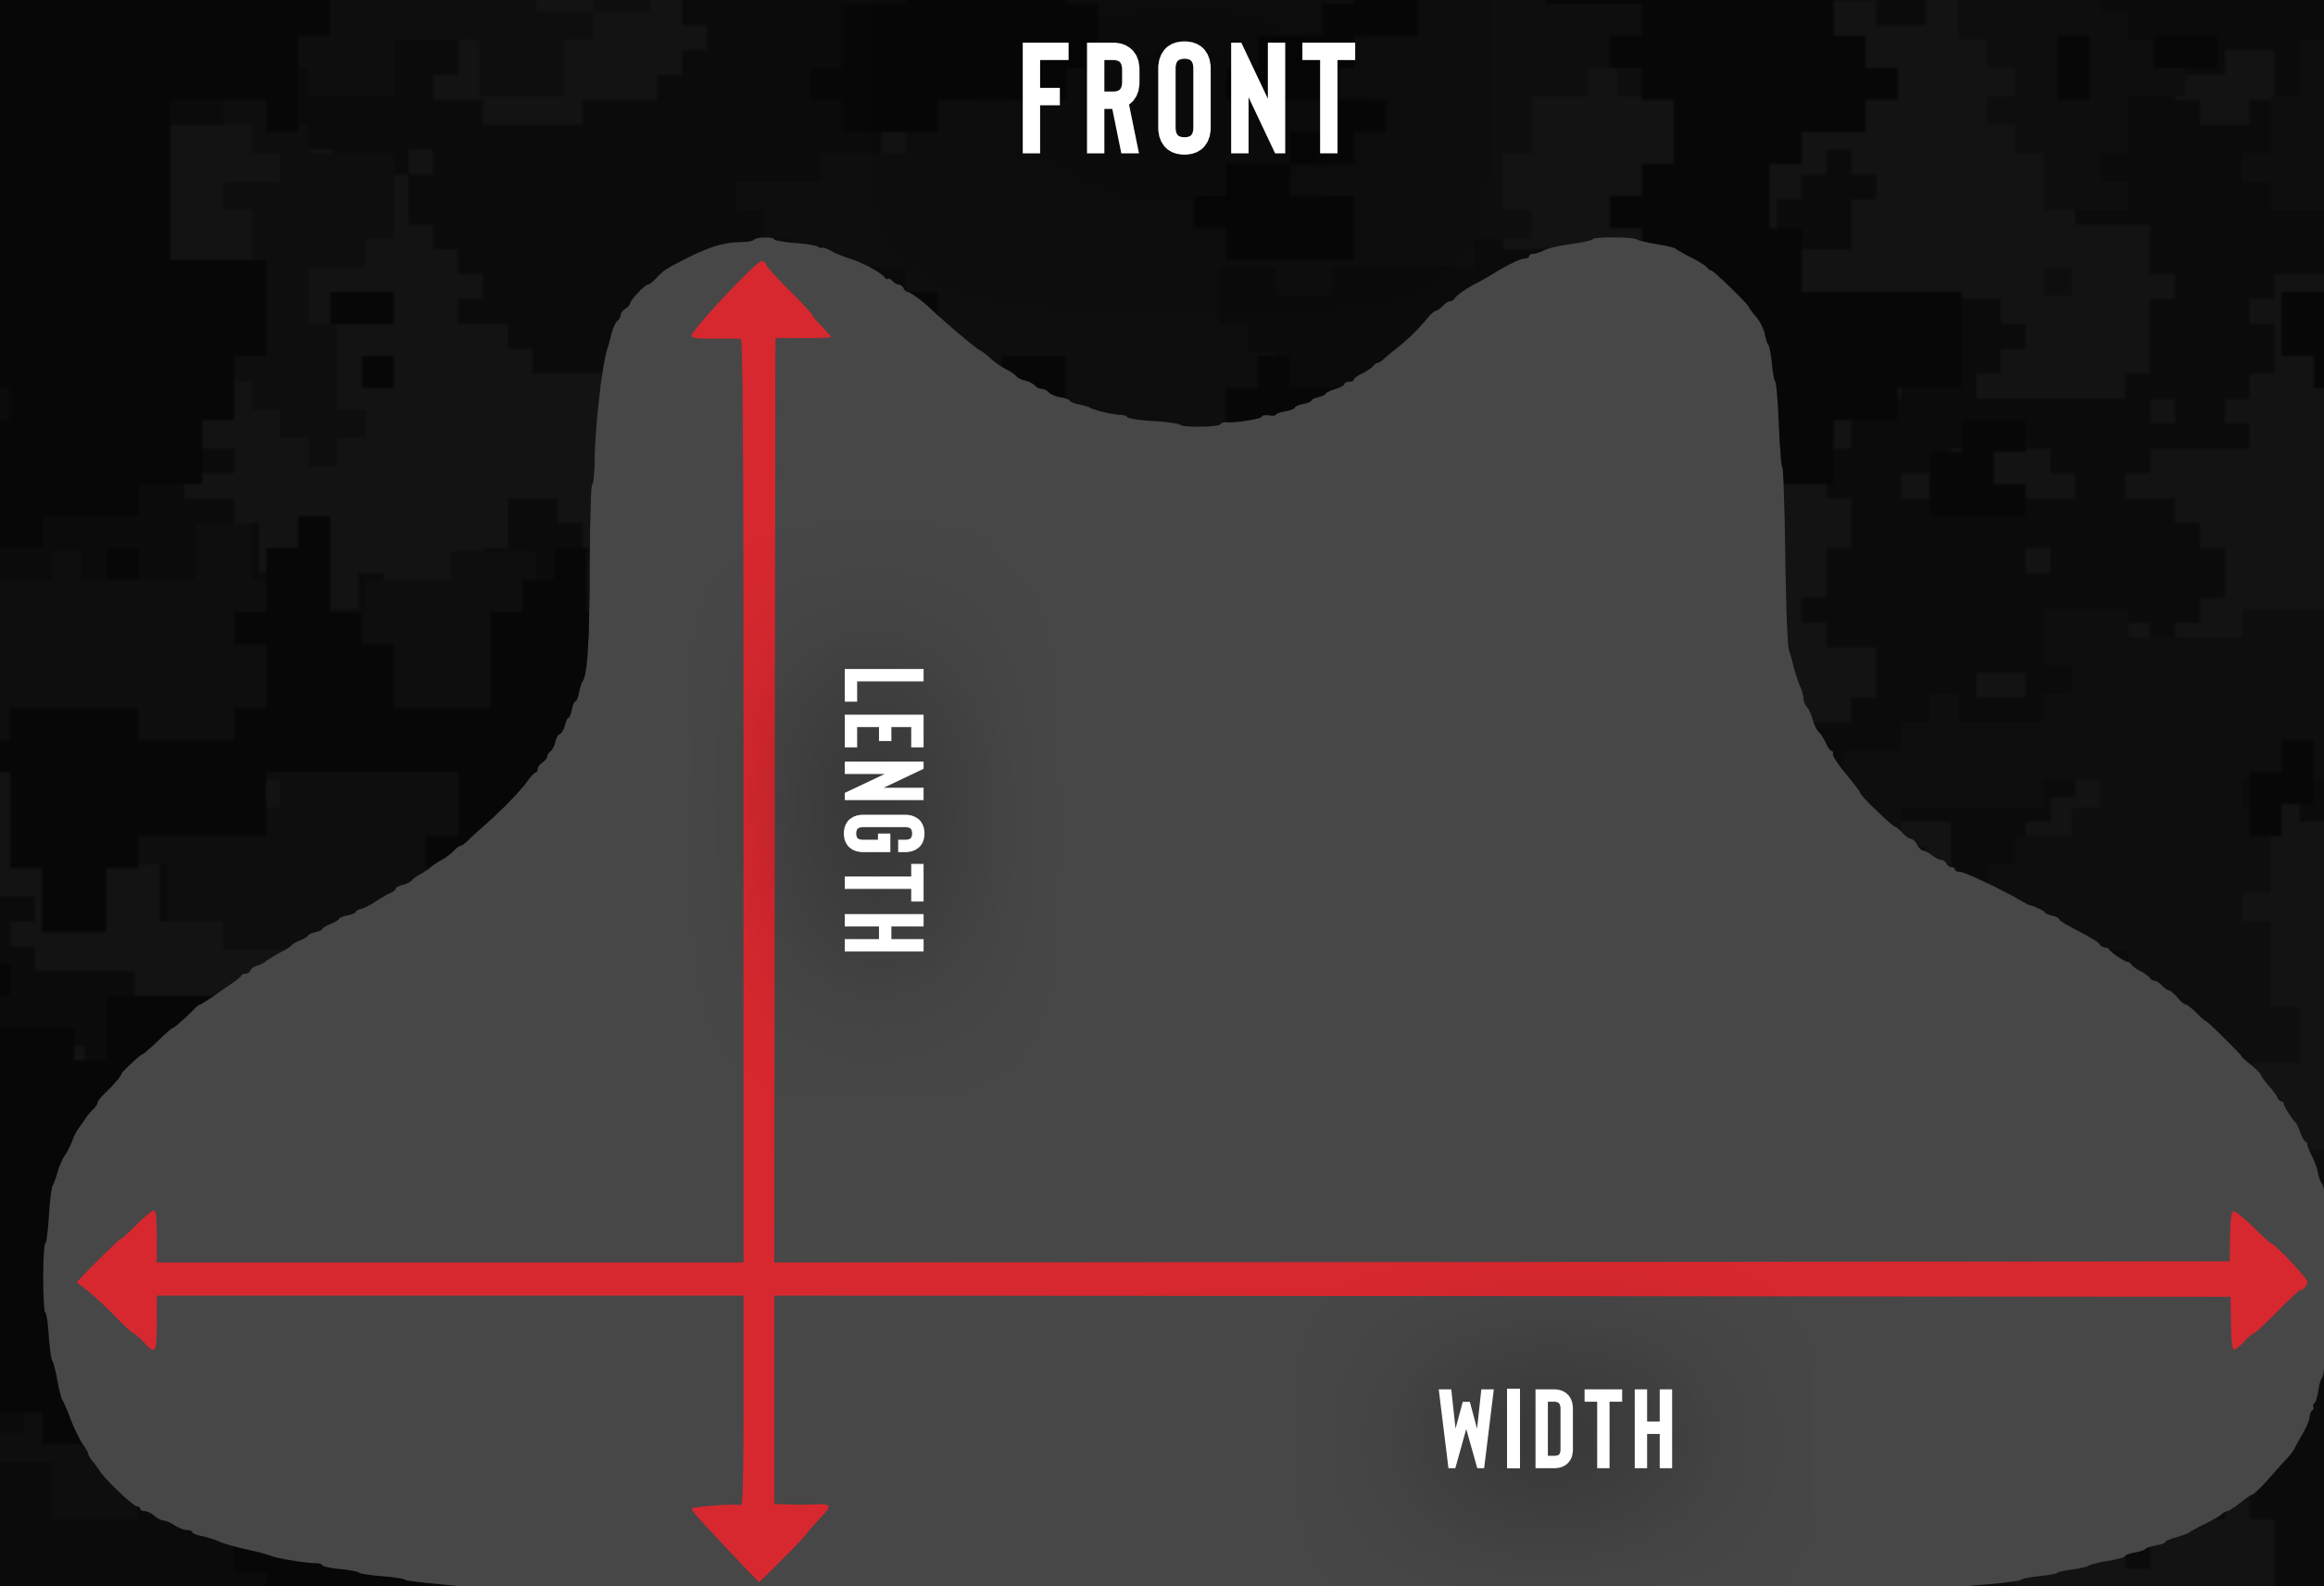

EXACT WIDTH IN INCHES BY SIZE
 MEASURE FROM YOUR BELLY BUTTON ALL THE WAY AROUND AND BACK

	SMALL	MEDIUM	LARGE	X-LARGE	2XL	3XL	4XL	5XL
WIDTH	31	37	40	44	47	53	58	62

LENGTH AND WIDTH OF THE FRONT & BACK SIZES
 ORDER THE SIZE CLOSEST IN WIDTH WITHOUT GOING DOWN IN SIZE

	SMALL		MEDIUM		LARGE		X-LARGE		2XL		3XL		4XL		5XL	
	FRONT	BACK	FRONT	BACK	FRONT	BACK	FRONT	BACK	FRONT	BACK	FRONT	BACK	FRONT	BACK	FRONT	BACK
WIDTH (IN)	17	14	20	17	20	20	22	22	25	22	28	25	30	28	32	30
LENGTH (IN)	15	15	15	15	15	15	15	15	15	15	16	16	16	16	17	17