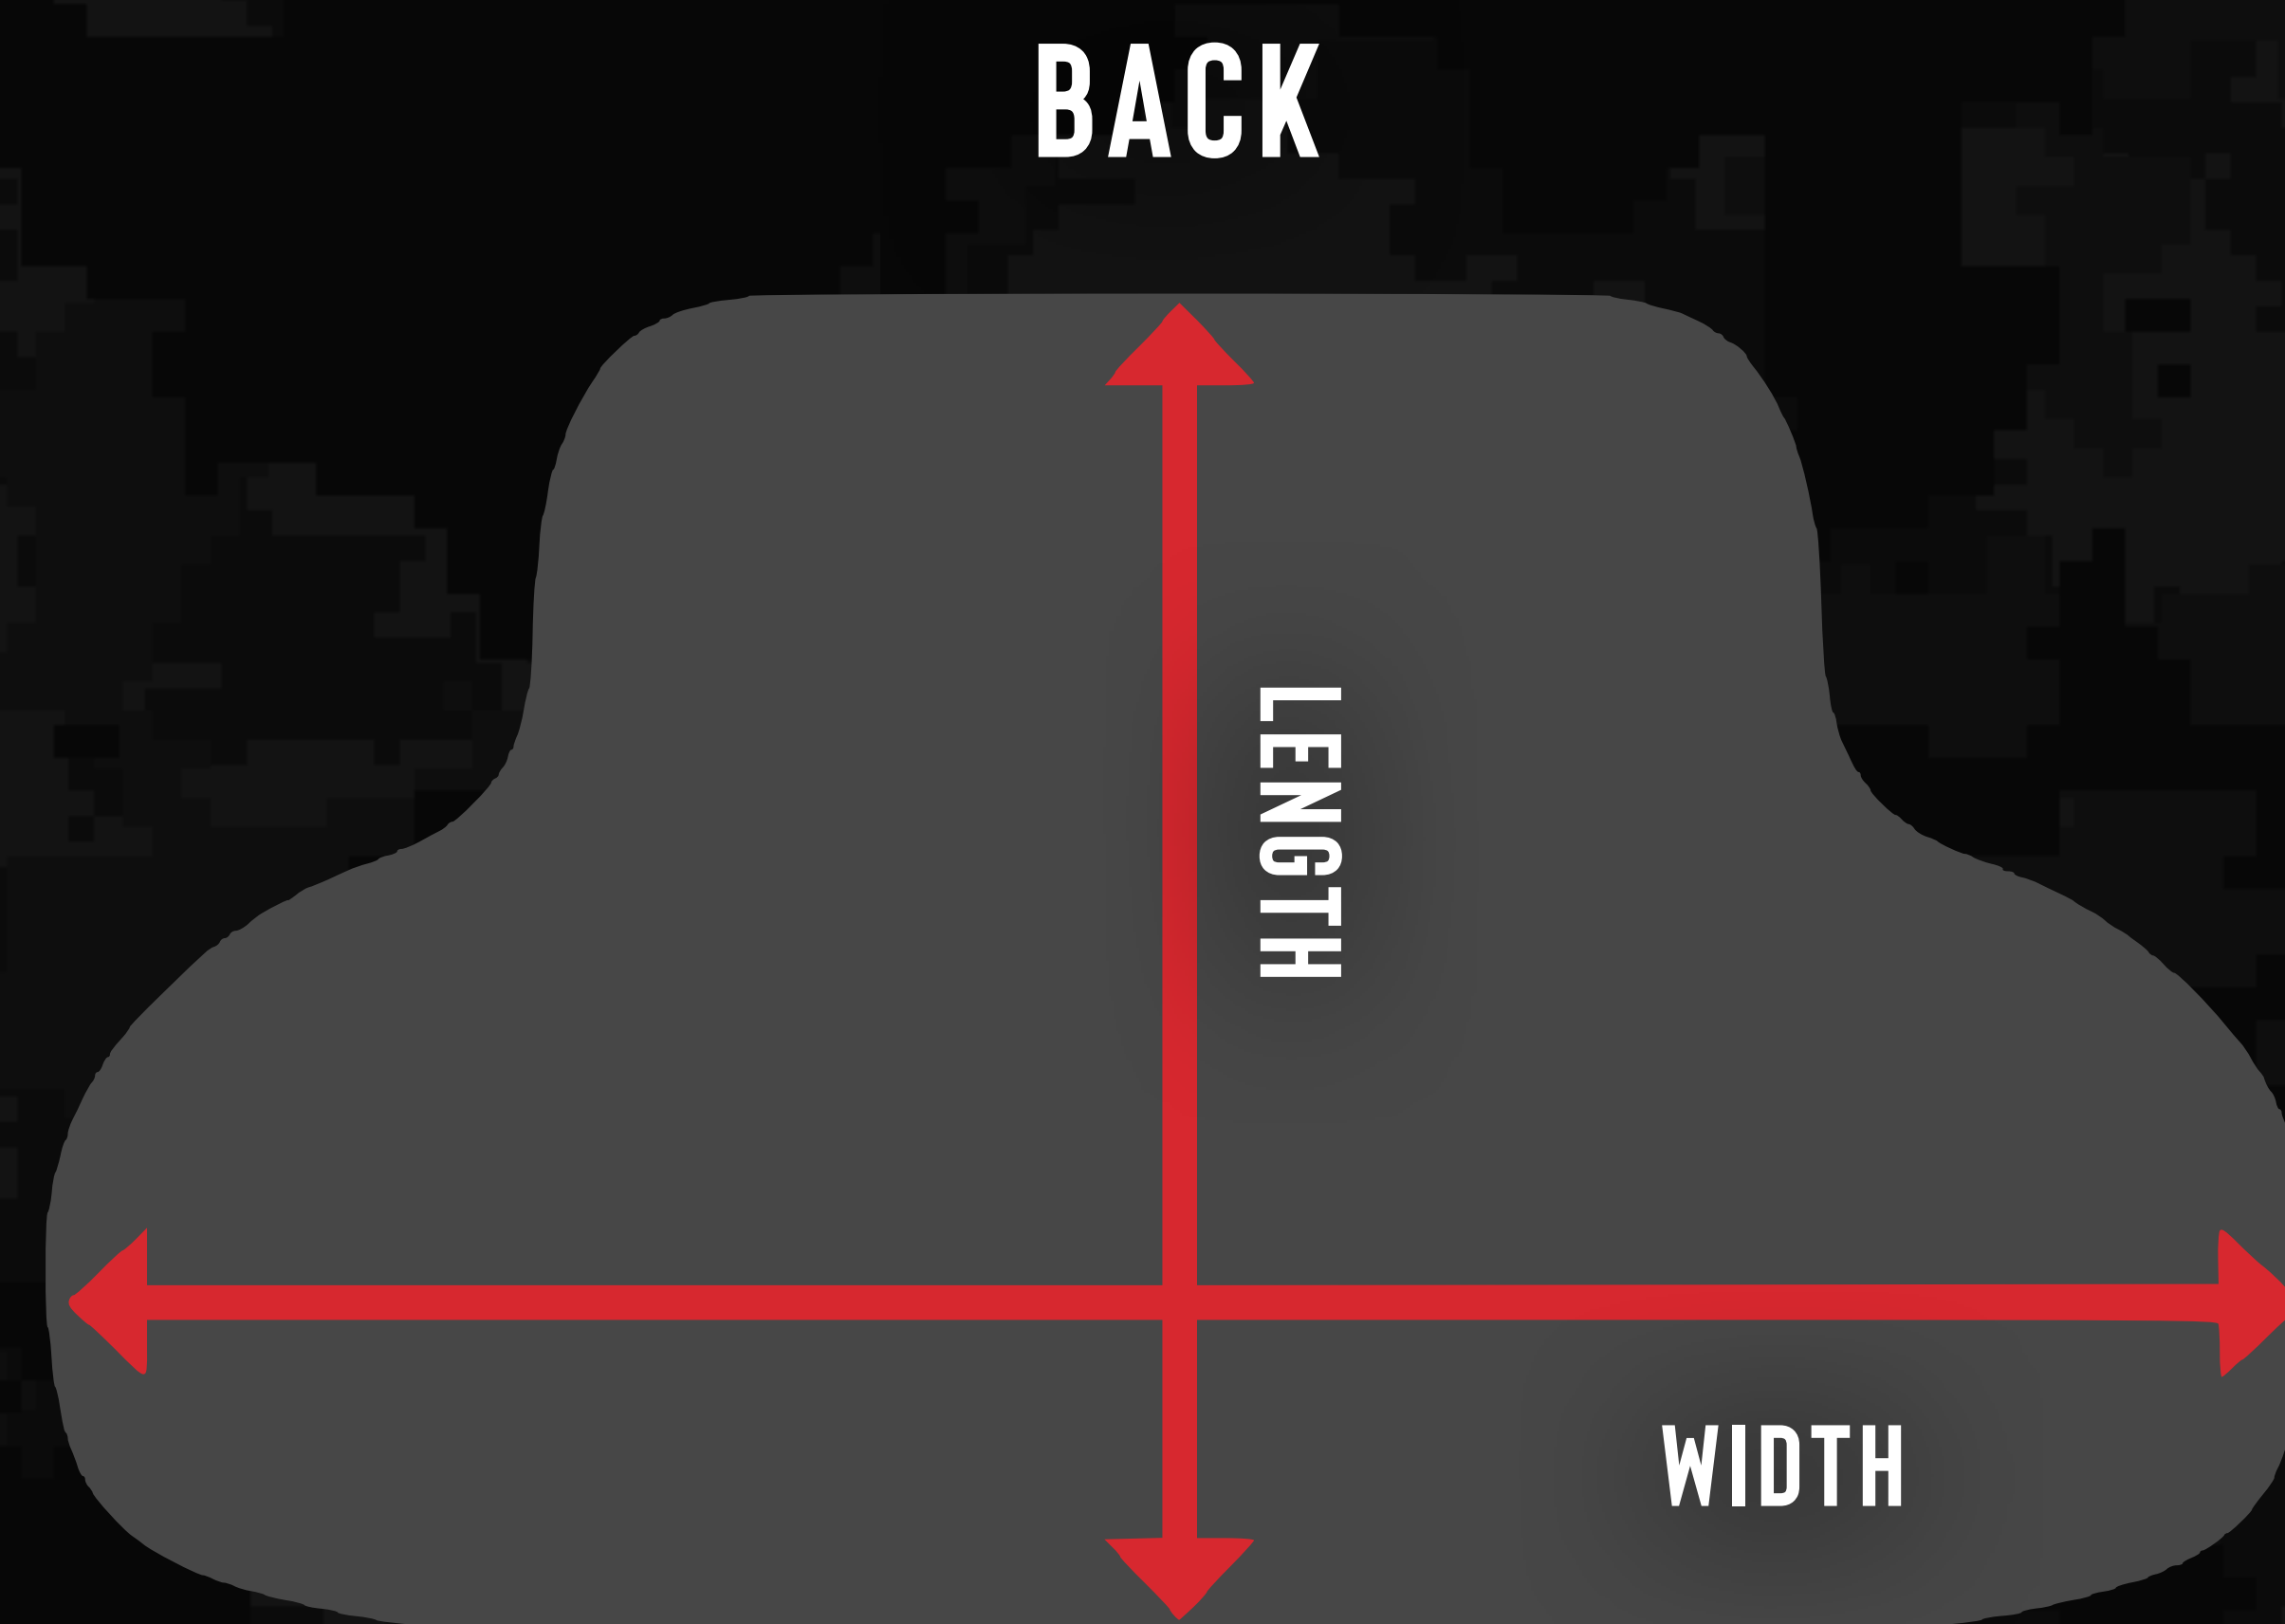

EXACT WIDTH IN INCHES BY SIZE
 MEASURE FROM YOUR BELLY BUTTON ALL THE WAY AROUND AND BACK

	SMALL	MEDIUM	LARGE	X-LARGE	2XL	3XL	4XL	5XL
WIDTH	31	37	40	44	47	53	58	62

LENGTH AND WIDTH OF THE FRONT & BACK SIZES
 ORDER THE SIZE CLOSEST IN WIDTH WITHOUT GOING DOWN IN SIZE

	SMALL		MEDIUM		LARGE		X-LARGE		2XL		3XL		4XL		5XL	
	FRONT	BACK	FRONT	BACK	FRONT	BACK	FRONT	BACK	FRONT	BACK	FRONT	BACK	FRONT	BACK	FRONT	BACK
WIDTH (IN)	17	14	20	17	20	20	22	22	25	22	28	25	30	28	32	30
LENGTH (IN)	15	15	15	15	15	15	15	15	15	15	16	16	16	16	17	17